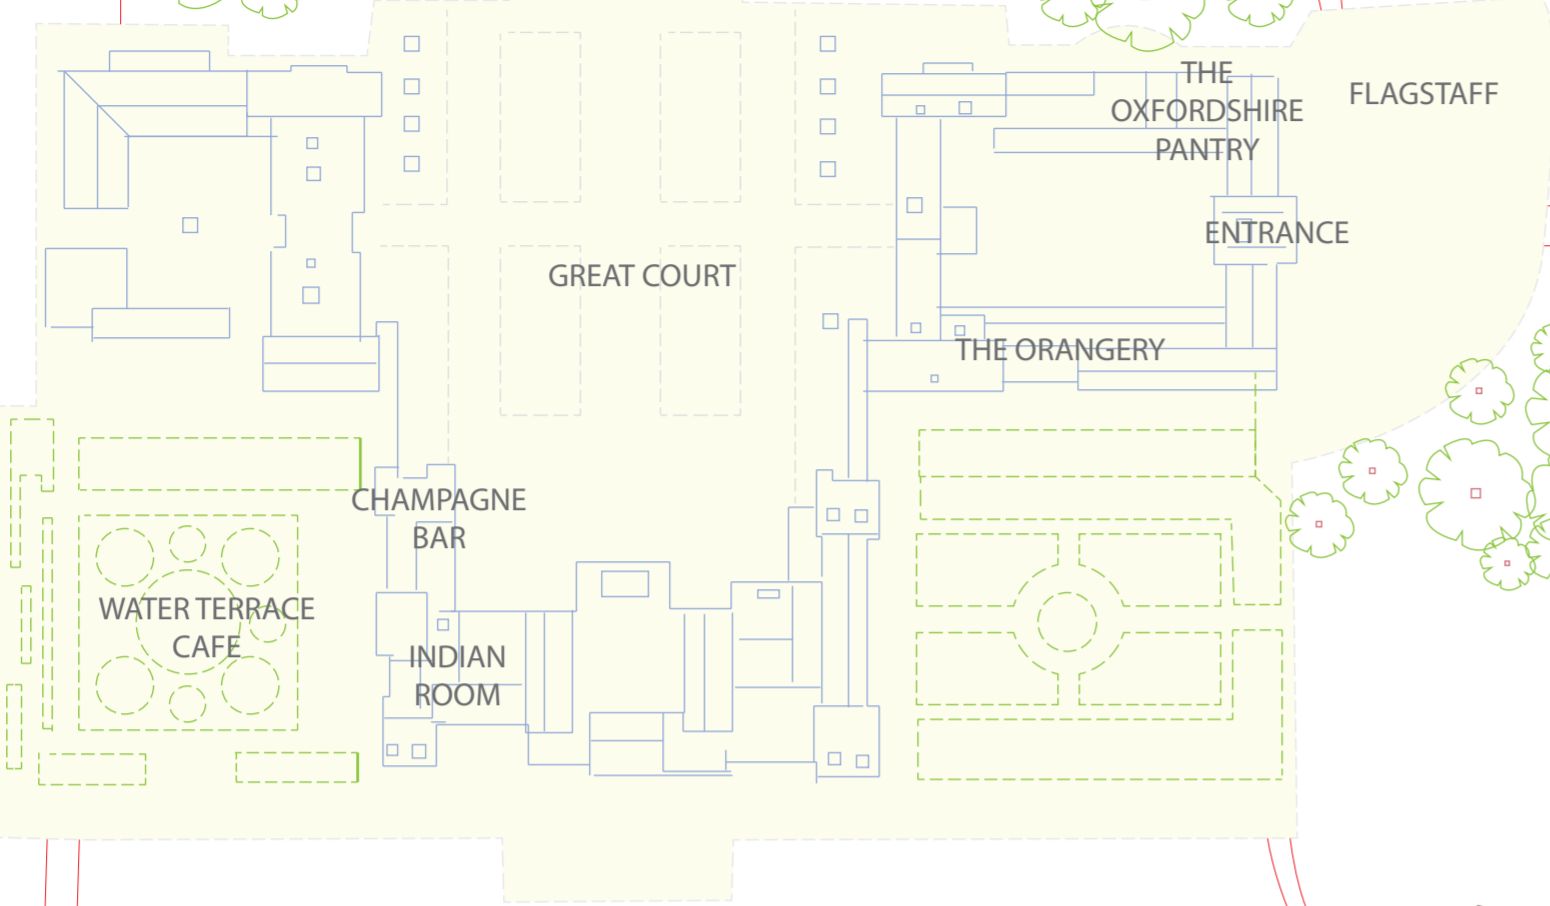

MAIN LAKE

SOUTH LAWN

BLENHEIM PALACE

FLOWER SHOW

Please note: This plan is not to scale and for exhibitor use only.