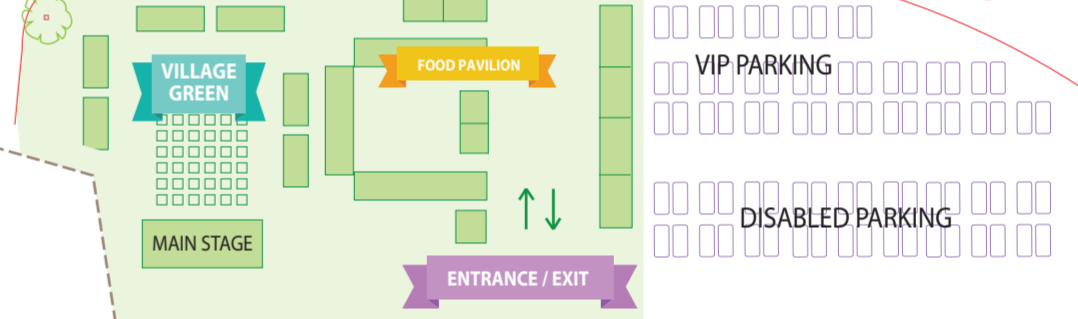

MAIN LAKE

SOUTH LAWN

BLENHEIM PALACE

FLOWER SHOW

Please note: This plan is not to scale and for exhibitor use only.